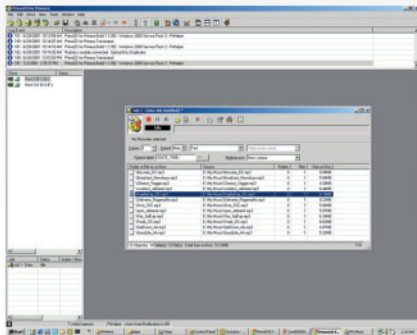

Simple Operation, Reliable Performance

ComposerPro is based upon the same easy to operate, reliable mechanism as Primera's best-selling Composer™ Optical Disc Duplicator. Once started, ComposerPro operates completely unattended. Simply place up to 100 blank discs at a time in the input bin. ComposerPro's integrated robotics will automatically load discs into the high-speed CD-R or combination DVD-R/CD-R recorders.

Precision Robotic Control

Discs are transported to the dual CD-R or DVD-R recorders and optional printer by ComposerPro's advanced robotic arm. This precision mechanism picks each disc and puts it in the appropriate recording or printing station with placement accuracy better than 0.06 of an inch (1.5mm), assuring you of reliable, unattended operation for each and every job.

Professional Software Included

ComposerPro comes complete with easy to learn and highly capable mastering and duplication software for CD-R, DVD-R or both, depending upon the model you purchase.

Multiple Printing Options

Print text, graphics, logos and more directly onto the surface of your discs with an optional Primera ink-jet or thermal CD printer.

Printing and recording takes place simultaneously to maximize throughput. You'll quickly produce discs that not only are perfect digital copies, but also look like they were professionally silk-screened.

For printing, select the Signature® IV or SignaturePro® ink-jet CD printers for full-color text, graphics and photos at up to an incredible 2400 dpi print resolution. Or, you might prefer the Inscripta™ Thermal CD Printer. It prints one or two-color text and graphics that are waterproof and highly scratch-resistant at up to 600 dpi.

Optional Pioneer® Combo DVD-R/CD-RW Drive